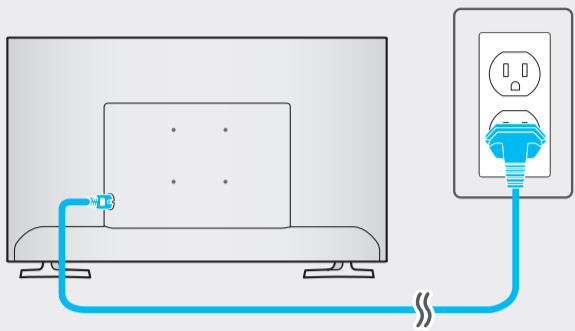

7

	A	B	C	D	E	F	G	H
32T42**	29.0 inches (732.9 mm) (73.29 cm)	17.3 inches (440.3 mm) (44.03 cm)	3.1 inches (78.5 mm) (7.85 cm)	18.2 inches (462.8 mm) (46.28 cm)	6.4 inches (163.7 mm) (16.37 cm)	31.5 inches (80 cm)	9.3 lbs (4.2 kg)	9.51 lbs (4.3 kg)

*: 0-9, A-Z