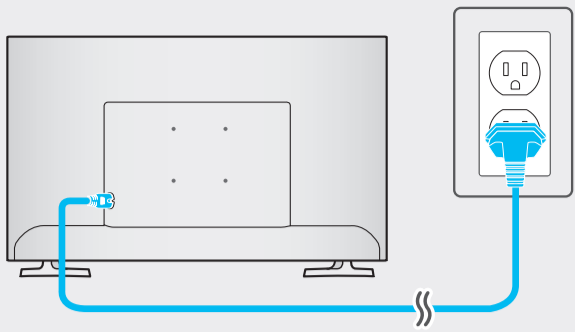

7

	A	B	C	D	E	F	G	H
32T42**	29.0 inches (732.9 mm) (73.29 cm)	17.3 inches (440.3 mm) (44.03 cm)	3.1 inches (78.5 mm) (7.85 cm)	18.2 inches (462.8 mm) (46.28 cm)	6.4 inches (163.7 mm) (16.37 cm)	31.5 inches (80 cm)	9.3 lbs (4.2 kg)	9.51 lbs (4.3 kg)

*: 0-9, A-Z