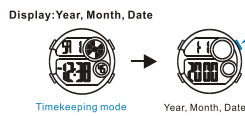

**MODE SELECTION**

**a TIMEKEEPING**

**BACKLIGHT**

**BUTTONS**

Battery: CR2025

**b ALARM**

**c STOPWATCH**

**d DUAL TIME**