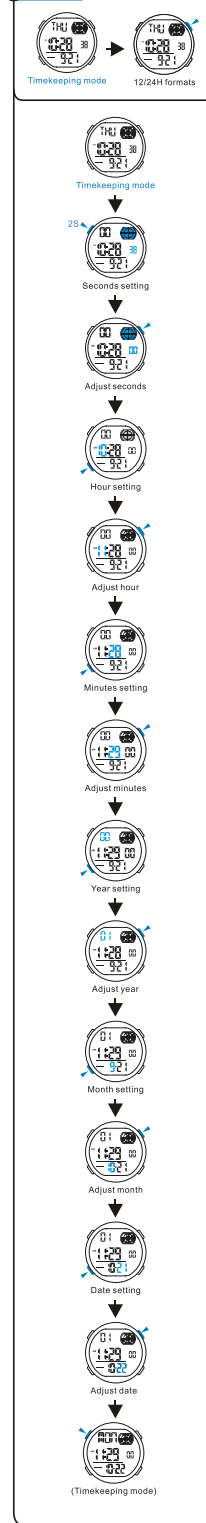

a TIMEKEEPING