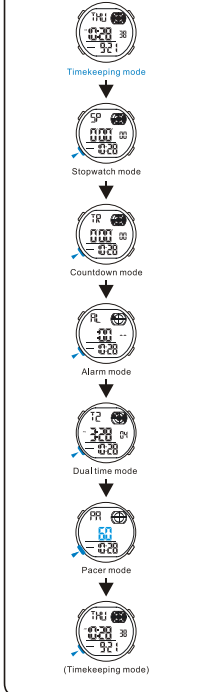

BUTTONS

Battery: CR2025

BACKLIGHT

MODESELECTION