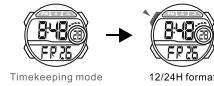

MODE SELECTION

a TIMEKEEPING

12/24H format

Display: Year, Month, Date

Time Setting

BACKLIGHT

BUTTONS

b ALARM

Alarm & Chime On/Off

Alarm Time Setting

c STOPWATCH

A Lap Time

Split Time

d DUAL TIME

Chọn chế độ

a Xem giờ