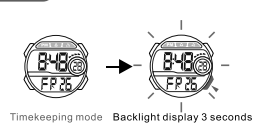

MODE SELECTION

a TIMEKEEPING

12/24H format

Display: Year, Month, Date

Time Setting

BACKLIGHT

BUTTONS

b ALARM

Alarm & Chime On/Off

Alarm Time Setting

c STOPWATCH

A Lap Time

Split Time

d DUAL TIME

Chọn chế độ

a Xem giờ